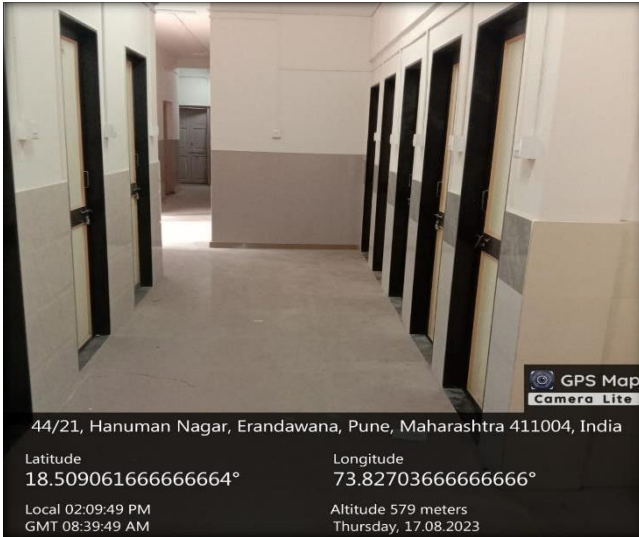

1. Lady Security Guards

2. Street Light

3. CCTV

4. Relax Station

5. Facilities for women on campus: Day Care Centre

6. Facilities for women on campus: Sanitary napkin vending machine

Feminine Hygiene Care Unit

7. Gym only for women

8. Programmes on Gender equity

9. Hostel Facility

Washrooms in Hostel

Furniture provided in hostel to students

Hostel Building

LED Tube light at Hostel

Food facility (Mess) at Hostel