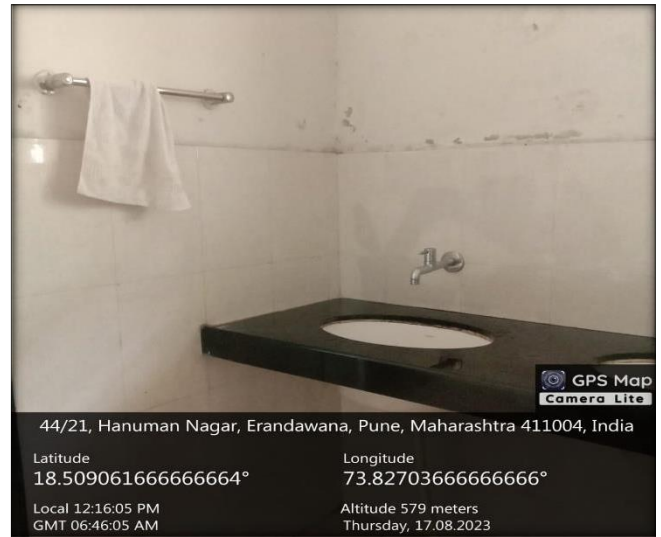

Contents

Sr No	Title
1.	Lady Security Guards
2.	Street Light
3.	CCTV
4.	Relax Station
5.	Facilities for women on campus- Day Care Centre
6.	Facilities for women on campus - Sanitary napkin vending machine
7.	Gym only for women
8.	Programmes on Gender equity
9.	Hostel Facility

1. Lady Security Guards

2. Street Light

3. CCTV

4. Relax Station

5. Facilities for women on campus: Day Care Centre

6. Facilities for women on campus: Sanitary napkin vending machine

Feminine Hygiene Care Unit

7. Gym only for women

8. Programmes on Gender equity

9. Hostel Facility

Washrooms in Hostel

Furniture provided in hostel to students

Hostel Building

LED Tube light at Hostel

Food facility (Mess) at Hostel