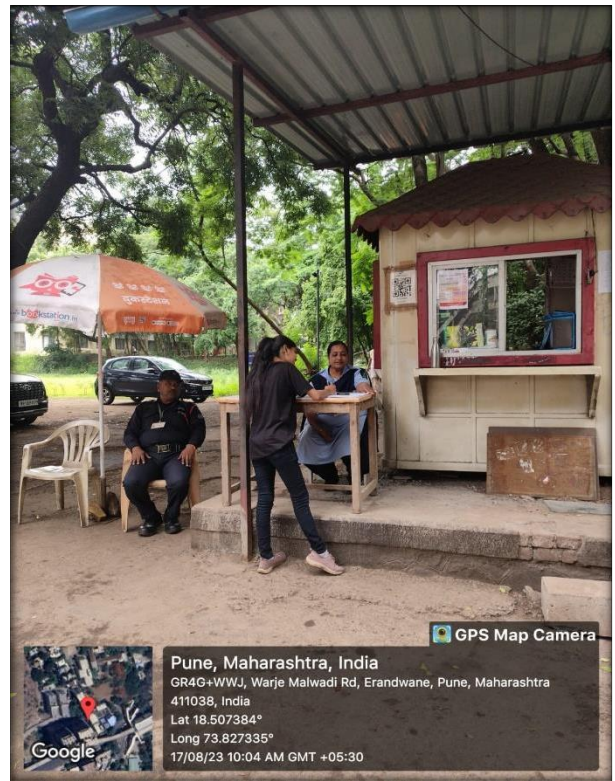

**SNDT College of Home Science, Karve Road,
Pune, 411038**

Criteria VII

7.1.1 : Specific facilities provided for women in terms of: a. Safety and security b. counseling c. Common Rooms d. Day care center for young children e. Any other relevant information

Contents

Sr No	Title
1.	Lady Security Guards
2.	Street Light
3.	CCTV
4.	Relax Station
5.	Facilities for women on campus- Day Care Centre
6.	Facilities for women on campus - Sanitary napkin vending machine
7.	Gym only for women
8.	Programmes on Gender equity
9.	Hostel Facility

1. Lady Security Guards

2. Street Light

3. CCTV

4. Relax Station

5. Facilities for women on campus: Day Care Centre

6. Facilities for women on campus: Sanitary napkin vending machine

Feminine Hygiene Care Unit