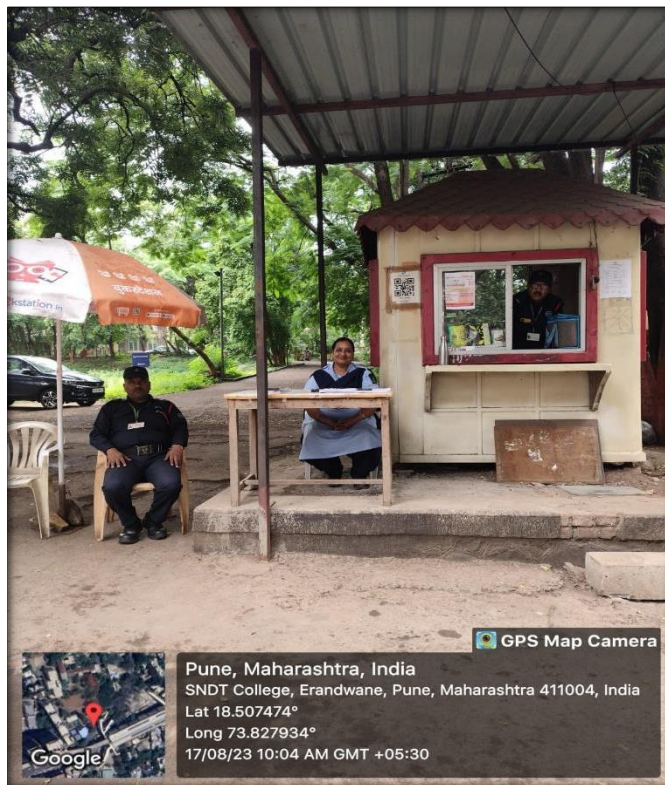

Contents

Sr No	Title
1.	Lady Security Guards
2.	Street Light
3.	CCTV
4.	Relax Station
5.	Facilities for women on campus- Day Care Centre
6.	Facilities for women on campus - Sanitary napkin vending machine
7.	Gym only for women
8.	Programmes on Gender equity
9.	Hostel Facility

1. Lady Security Guards