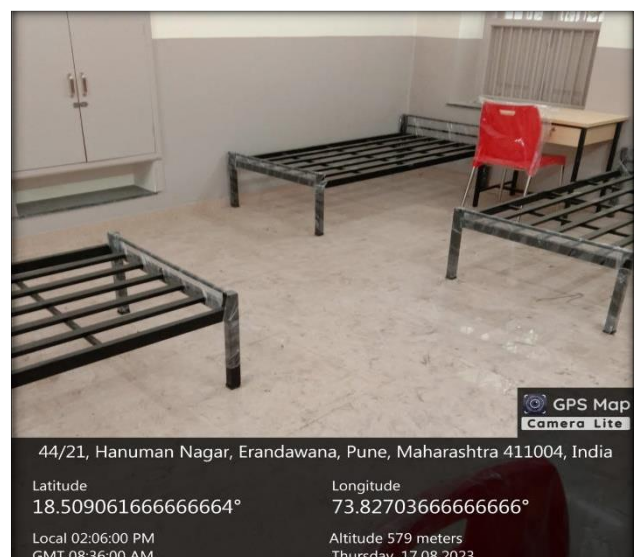

Contents

Sr No	Title
1.	Lady Security Guards
2.	Street Light
3.	CCTV
4.	Relax Station
5.	Facilities for women on campus- Day Care Centre
6.	Facilities for women on campus - Sanitary napkin vending machine
7.	Gym only for women
8.	Programmes on Gender equity
9.	Hostel Facility

1. Lady Security Guards

2. Street Light

3. CCTV

4. Relax Station

5. Facilities for women on campus: Day Care Centre

6. Facilities for women on campus: Sanitary napkin vending machine

Feminine Hygiene Care Unit

7. Gym only for women

8. Programmes on Gender equity

9. Hostel Facility

Washrooms in Hostel

Furniture provided in hostel to students

Hostel Building

LED Tube light at Hostel

Food facility (Mess) at Hostel